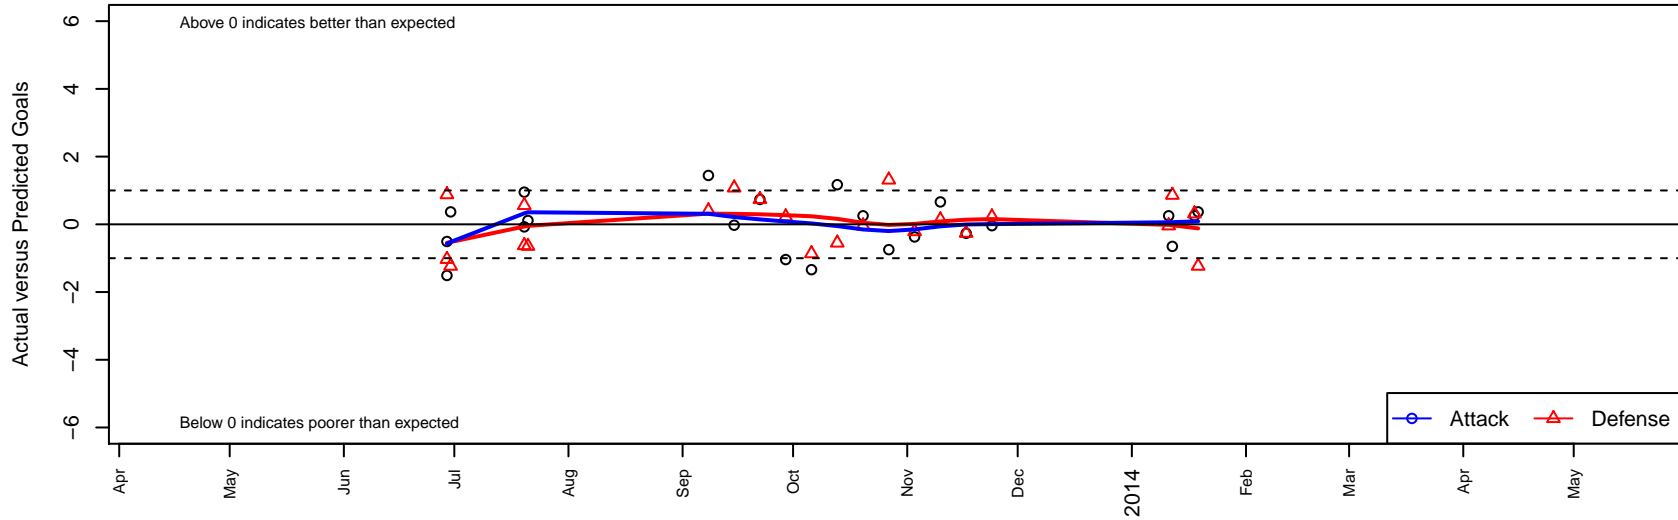

MVP Rapids White B96

Maple Valley SA
 Maple Valley, WA
 B96 total strength=1323
 attack=4.99 defense=7.52
 fall league = NPSL B18M2
 alt names used:
 Rapids 96 White
 MPVSA Rapids White
 MVP Rapids 96 White
 MV Rapids White
 Rapids 96 White – B17

Venues played:
 RVS Classic BU17
 KITG BU16–17 Green
 NPSL B18M2
 Founders Cup B96

MVP Rapids White B96
 Dots are actual minus expected GF (blue circles) and GA (red triangles).
 Blue line is smoothed change in attack strength. Red is smoothed change in defense strength.